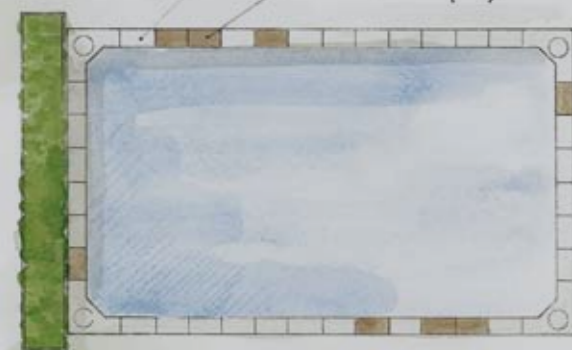

The exclusive skimmers and the tensile structure lining, softly curved in the corners, guarantee a clean surface and an easy maintenance.

Dolce Vita
PISCINE LAGHETTO®

Pietra (naturale o ricostruita) chiara
Pietra scura